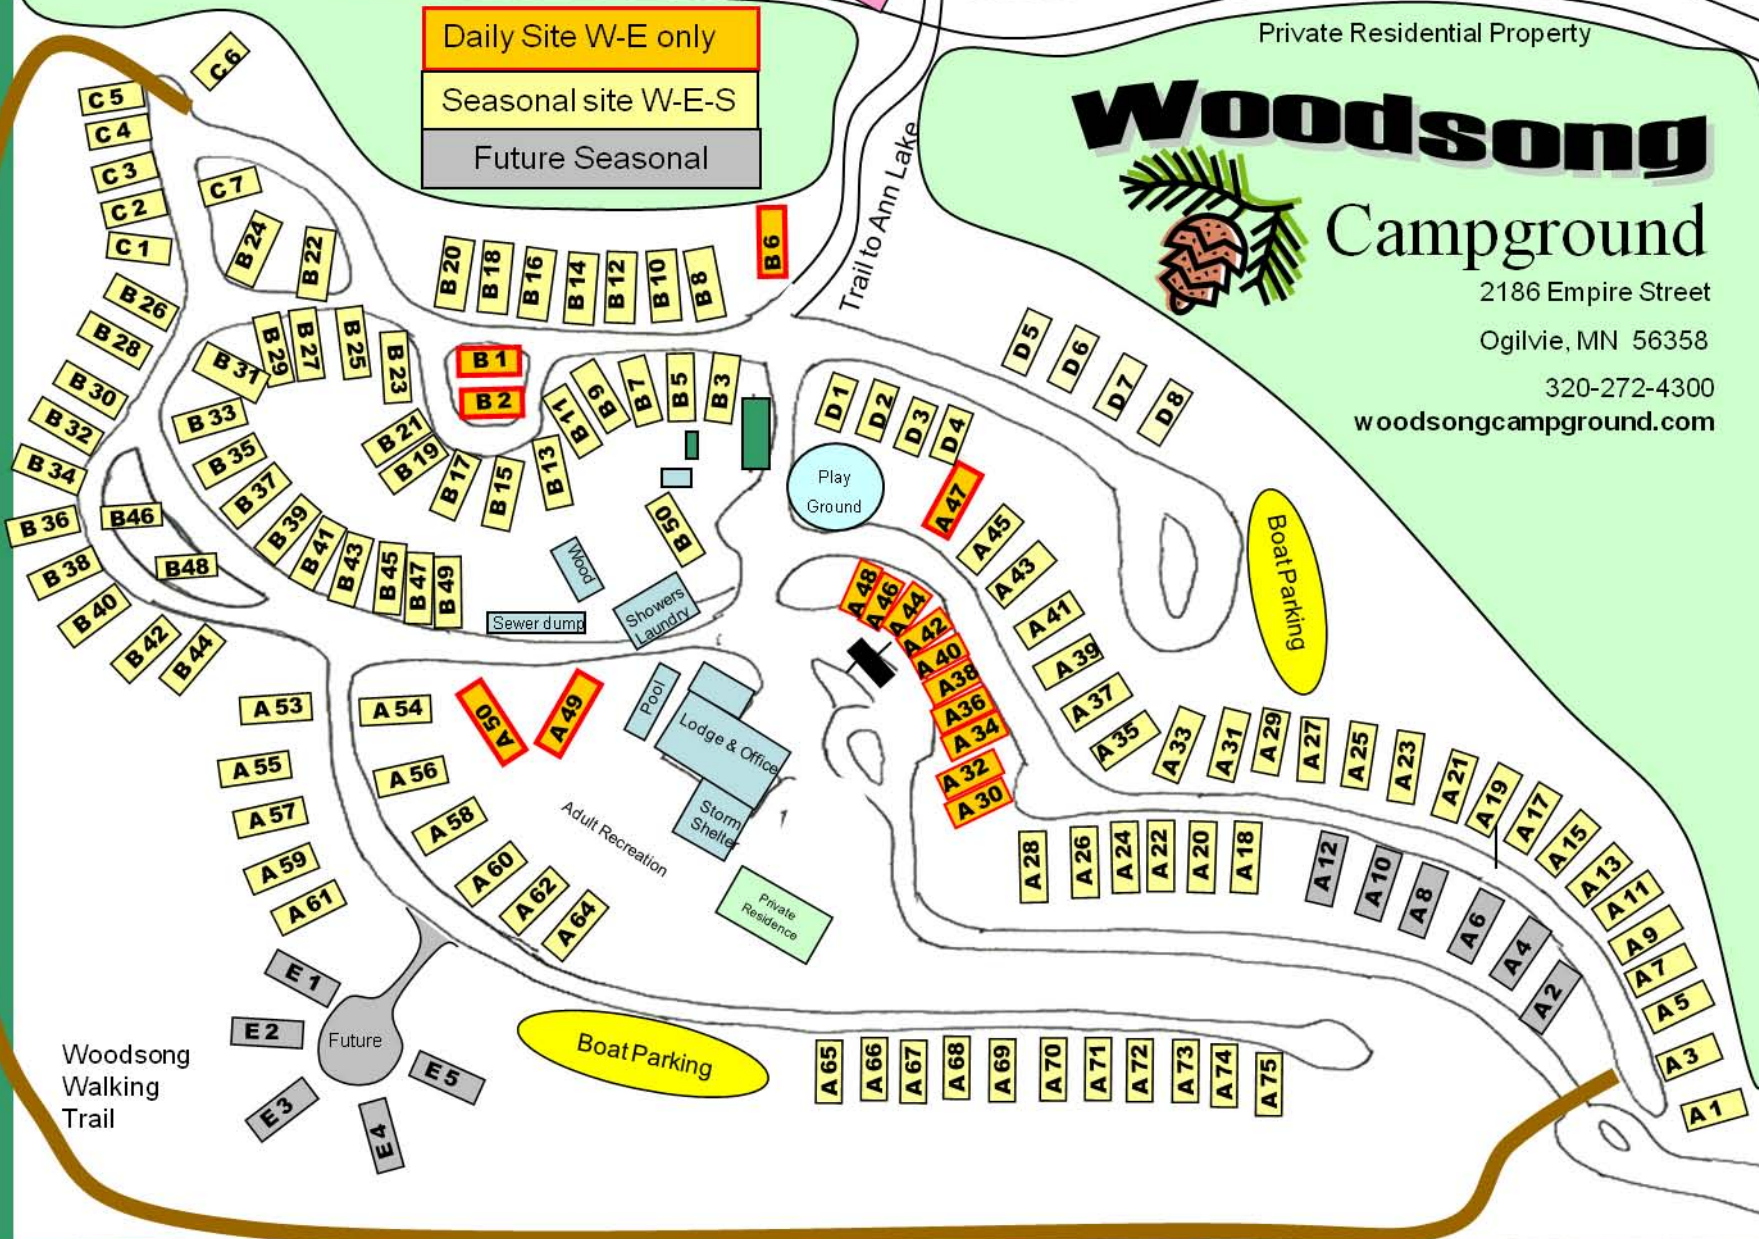

County Road 90

ANN LAKE

Ann Lake Drive

Private Residential Property

Woodsong Campground

2186 Empire Street

Ogilvie, MN 56358

320-272-4300

woodsongcampground.com

Daily Site W-E only

Seasonal site W-E-S

Future Seasonal

Trail to Ann Lake

Woodsong Walking Trail

DNR Wildlife Management Area

Private Property